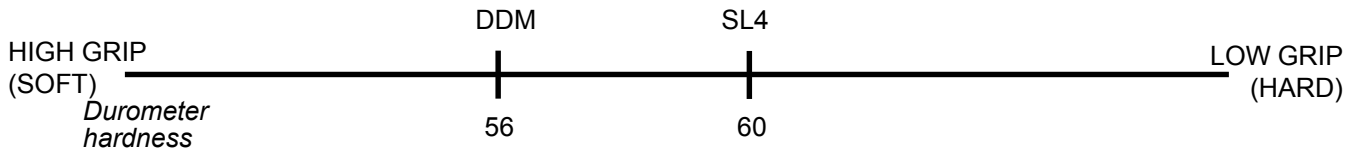

DUNLOP RACING TIRES

To place an ORDER
1-513-539-9900