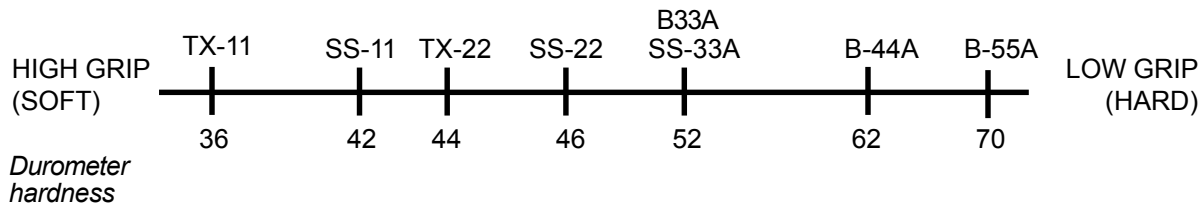

BURRIS RACING TIRES

To place an ORDER

1-513-539-9900

BURRIS 5" & 6" TREADED TIRES

Part No.	Description	Racer Net

5" TIRES TX-11 & TX-22 (Treaded)

550 x 5 TX-11	11 - 5.50 - 5 TX-11	$ 60.95
550 x 5 TX-22	11 - 5.50 - 5 TX-22	60.95
700 x 5 TX-11	11 - 7.00 - 5 TX-11	65.95
700 x 5 TX-22	11 - 7.00 - 5 TX-22	65.95

Part No.	Description	Racer Net

6" TIRES TX11 & TX-22 (Treaded)

550 x 6 TX-11	11 - 5.50 - 6 TX-11	$ 63.95
550 x 6 TX-22	11 - 5.50 - 6 TX-22	63.95
800 x 6 TX-11	12 - 8.00 - 6 TX-11	71.95
800 x 6 TX-22	12 - 8.00 - 6 TX-22	71.95

BURRIS 6" TIRES

Part No.	Description	Racer Net

6" TIRES B-55A (Asphalt Slick)

500 x 6 B-55A	11 - 5.00 - 6 B-55A	$ 59.95
600 x 6 B-55A	11 - 6.00 - 6 B-55A	61.95
710 x 6 B-55A	11 - 7.10 - 6 B-55A	62.95
810 x 6 B-55A	11 - 8.10 - 6 B-55A	64.95

6" TIRES B-44A (Asphalt Slick)

500 x 6 B-44A	11 - 5.00 - 6 B-44A	$ 59.95
600 x 6 B-44A	11 - 6.00 - 6 B-44A	61.95
710 x 6 B-44A	11 - 7.10 - 6 B-44A	62.95
810 x 6 B-44A	11 - 8.10 - 6 B-44A	64.95

6" TIRES B-33A (Asphalt Slick)

500 x 6 B-33A	11 - 5.00 - 6 B-33A	$ 59.95
600 x 6 B-33A	11 - 6.00 - 6 B-33A	61.95
710 x 6 B-33A	11 - 7.10 - 6 B-33A	62.95
810 x 6 B-33A	11 - 8.10 - 6 B-33A	64.95

Part No.	Description	Racer Net

6" TIRES SS-33A (Dirt Slick)

500 x 6 SS-33A	11 - 5.00 - 6 SS-33A	$ 59.95
600 x 6 SS-33A	11 - 6.00 - 6 SS-33A	61.95
810 x 6 SS-33A	11 - 8.10 - 6 SS-33A	64.95

6" TIRES SS-22 (Dirt Slick)

500 x 6 SS-22	11 - 5.00 - 6 SS-22	$ 59.95
600 x 6 SS-22	11 - 6.00 - 6 SS-22	61.95
710 x 6 SS-22	11 - 7.10 - 6 SS-22	62.95
810 x 6 SS-22	11 - 8.10 - 6 SS-22	64.95

6" TIRES SS-11 (Dirt Slick)

500 x 6 SS-11	11 - 5.00 - 6 SS-11	$ 59.95
600 x 6 SS-11	11 - 6.00 - 6 SS-11	61.95
710 x 6 SS-11	11 - 7.10 - 6 SS-11	62.95
810 x 6 SS-11	11 - 8.10 - 6 SS-11	64.95