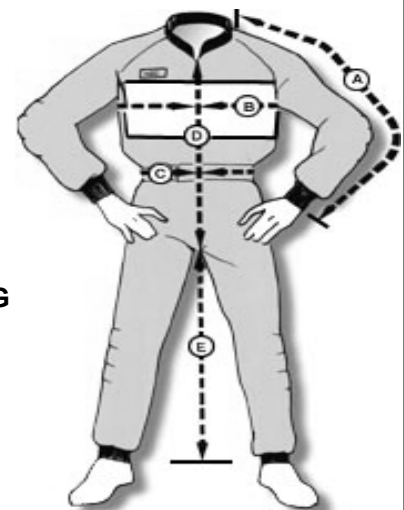

CHILD JACKETS

	6	8	10	12	14
CHEST	25-26	27-28	28-30	30-32	32-33
NECK TO WRIST	20	22	23	25	26

ADULT JACKETS

	X-SM	SM	MED	LG	X-LG	XX-LG	XXX-LG
CHEST	34-36	38-40	40-42	42-44	44-46	48-50	50-52
NECK TO WRIST	29	30	31	32	34	34	34

CHILD PANTS

	6	8	10	12	14
WAIST	21-22	23-24	24-25	26-27	27-29
INSEAM	21	22	24	26	27

ADULT PANTS

	X-SM	SM	MED	LG	X-LG
WAIST	29-31	31-33	33-36	38-40	42-44
INSEAM	29	30	31	33	34

Part No.	Description	Racer Net
AZ1677	Nylon adult suit	\$ 129.95
AZ1678	Nylon child suit	119.95
AZ1679	Nylon adult jacket	74.95
AZ1680	Nylon child jacket	68.95
AZ1681	Nylon adult pants	70.95
AZ1682	Nylon child pants	66.95
AZ1679 XX-LG	Jackets-----	99.95
AZ1677 XX-LG	Suits-----	169.95
AZ1679 XXX-LG	Jackets-----	104.95
AZ1677 XXX-LG	Suits-----	179.95