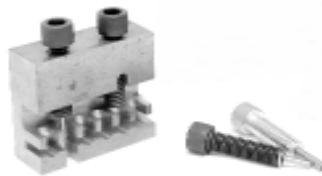

## CHAIN BREAKER

Pocket-Bike and Scooter enthusiasts, take note! You asked for it. We got it. The new chain breaker will break #25 through #60 Chain. Extra pin included.

Part No.	Description	Racer Net
AZ4097	Chain breaker (#25 through #60)	\$ 16.95

## CHAIN TOOLS

**DELUXE STYLE:** All the features of the standard style. Special design provides more support and positive alignment.

Part No.	Description	Racer Net
KMCTM	Deluxe Style #35	\$ 19.95
KMPPM	Replacement Pin #35	5.95
KM219CT	#219 Deluxe	20.95
KMPP219	#219 Replacement Pin	5.95