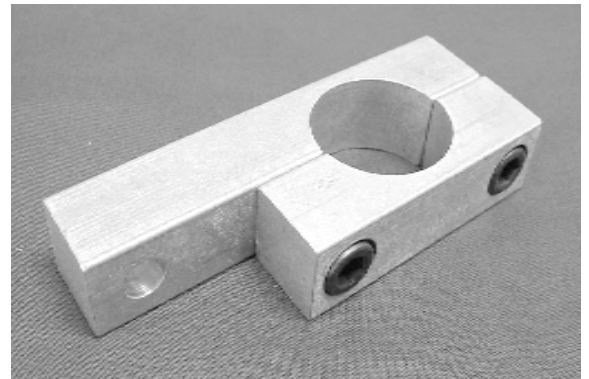

ACCESSORIES

To place an ORDER

1-513-539-9900

MISCELLANEOUS CLAMP BRACKET

Part No.	Description	Racer Net
KMWB34	3/4" weight bracket	\$ 7.95
KMWB118	1 1/8" weight bracket	7.95
KMWB114	1 1/4" weight bracket	7.95

UNIVERSAL MOUNTING BRACKET WITH EXTENSION

Billet aluminum bracket for miscellaneous mounting applications.

Part No.	Description	Racer Net
KM230	3/4" mount	\$ 8.95
KM232	1 1/8" mount	8.95
KM233	1 1/4" mount	8.95
KM234	30 mm mount	10.95
KM235	32 mm mount	10.95

REMOTE CARB ADJUSTORS

Fine tune for maximum horsepower without having to fumble for the needles in heavy traffic. Machined from lightweight billet aircraft aluminum, 4' 4" cable and all hardware weighs only 8 ounces. Mounts easily to any engine, chassis combination. Tunes on 2:1 to one ratio. Disconnects with the removal of a single cotter pin. Super flexible cable.