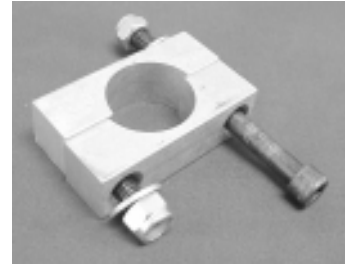

ACCESSORIES

To place an ORDER

1-513-539-9900

MISCELLANEOUS CLAMP BRACKET

Part No.	Description	Racer Net
KMWB34	3/4" weight bracket	\$ 7.95
KMWB118	1 1/8" weight bracket	7.95
KMWB114	1 1/4" weight bracket	7.95

UNIVERSAL MOUNTING BRACKET WITH EXTENSION

Billet aluminum bracket for miscellaneous mounting applications.

Part No.	Description	Racer Net
KM230	3/4" mount	\$ 8.95
KM232	1 1/8" mount	8.95
KM233	1 1/4" mount	8.95
KM234	30 mm mount	10.95
KM235	32 mm mount	10.95

REMOTE CARB ADJUSTORS

Fine tune for maximum horsepower without having to fumble for the needles in heavy traffic. Machined from lightweight billet aircraft aluminum, 4' 4" cable and all hardware weighs only 8 ounces. Mounts easily to any engine, chassis combination. Tunes on 2:1 to one ratio. Disconnects with the removal of a single cotter pin. Super flexible cable.